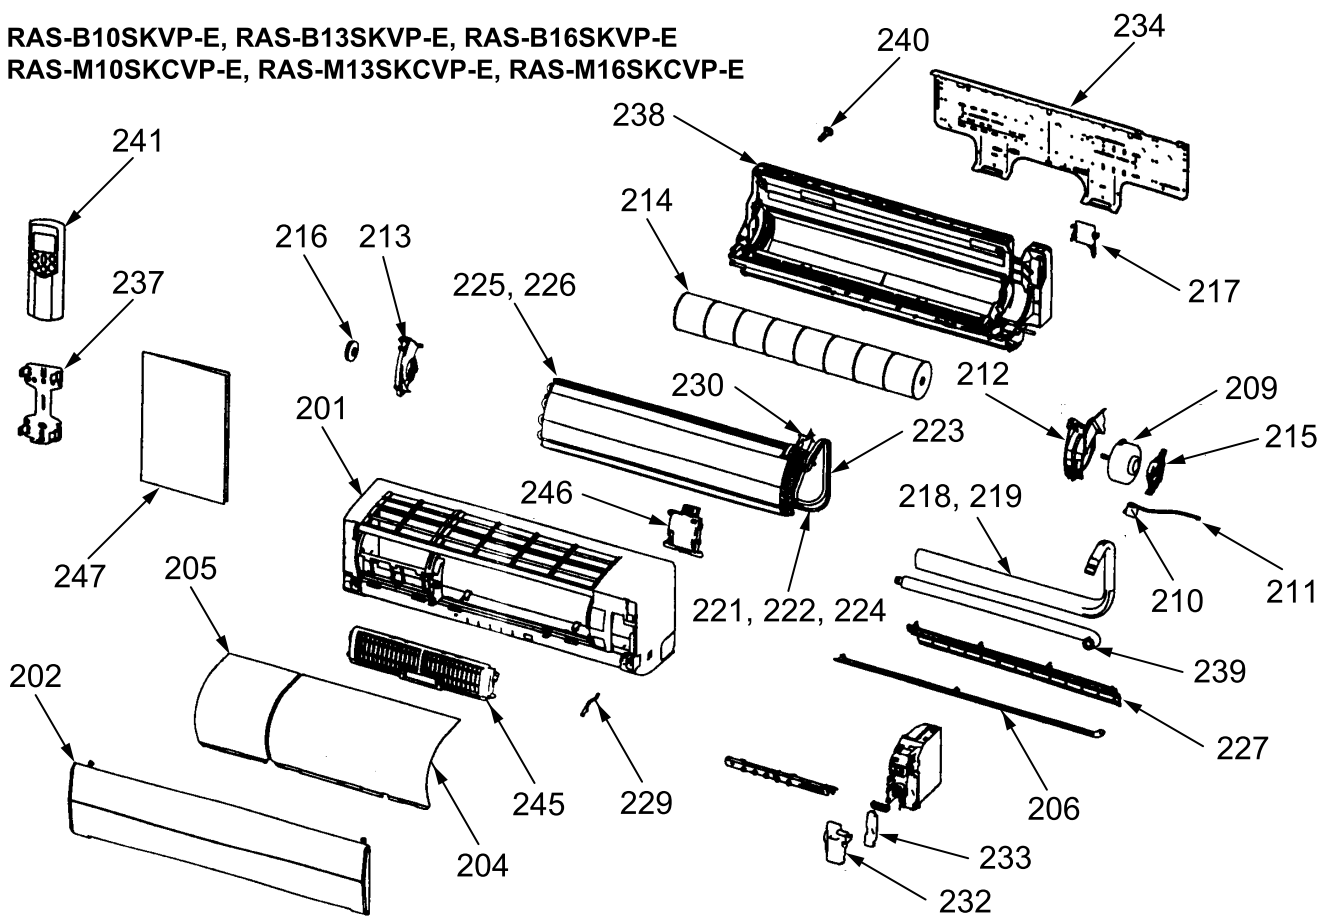

### 13. EXPLODED VIEWS AND PARTS LIST

#### 13-1. Indoor Unit

RAS-B10SKVP-E, RAS-B13SKVP-E, RAS-B16SKVP-E  
RAS-M10SKCVP-E, RAS-M13SKCVP-E, RAS-M16SKCVP-E

\* The parts in the following parts list are conformed to RoHS.  
Therefore be sure to use the following parts for repairing and replacing.

Location No.	Part No.	Description
201	43005709	Panel Ass'y, Front
202	43009694	Grille, Air Inlet
204	43080512	Filter, Air, Right
205	43080521	Filter, Air, Left
206	43009693	Louver, Horizontal
209	4302C067	Motor, Fan, DC
210	4302D003	Motor, Louver
211	4306A024	Cord, Motor, Louver
212	43039363	Band, Motor, Left
213	43039321	Base, Bearing
214	43020346	Fan, Cross Flow
215	43039314	Band, Motor
216	43020253	Bearing
217	4301V028	Holder, Pipe
218	43049701	Pipe, Shield (B16SKVP-E, M16SKCVP-E)
219	43049698	Pipe, Shield (B10SKVP-E, B13SKVP-E, M10SKCVP-E, M13SKCVP-E)
221	43047671	Pipe Ass'y, Connecting, Gas (B10SKVP-E, B13SKVP-E, M10SKCVP-E, M13SKCVP-E)
222	43047672	Pipe Ass'y, Connecting, Gas (B16SKVP-E, M16SKCVP-E)

Location No.	Part No.	Description
223	43049674	Spring (B16SKVP-E, M16SKCVP-E)
224	43047673	Pipe Ass'y, Connecting, Liquid
225	43044821	Evaporator Ass'y (B10SKVP-E, B13SKVP-E, M10SKCVP-E, M13SKCVP-E)
226	43044822	Evaporator Ass'y (B16SKVP-E, M16SKCVP-E)
227	43039324	Guide, Drain
229	43019904	Holder, Sensor
230	43049770	Holder, Evaporator, Right
232	43062256	Cover, Terminal
233	43062247	Cover, Lead
234	43082293	Plate, Installation
237	43083071	Holder, Remote Controller
238	43003311	Body Ass'y, Back
239	43070188	Hose, Drain
240	43079268	Cap, Drain
241	43066014	Remote Controller, WH-H04JE (Heat Pump Model)
241	43066015	Remote Controller, WC-H04JE (Cooling Only Model)
245	43080528	Plasma Pure Filter
246	43080563	Generator Ass'y, HV
247	4308N971	Owner's Manual